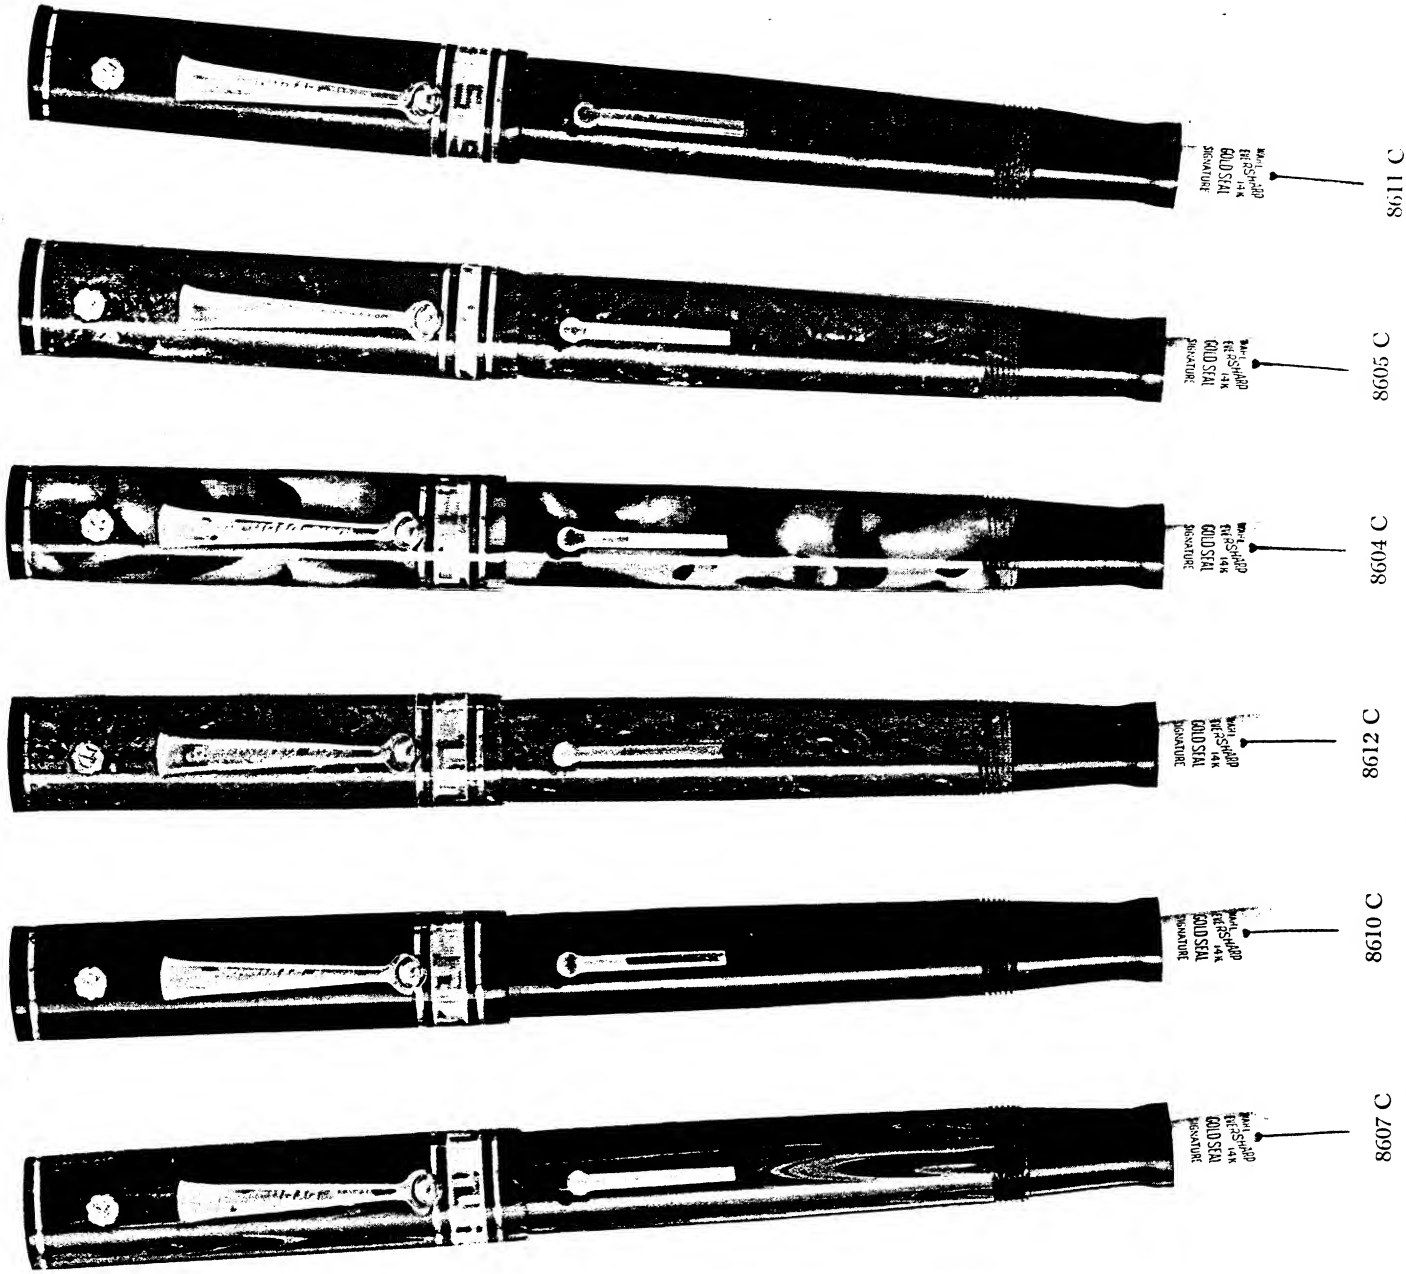

WAHL-EVERSHARP
THE GOLD SEAL
FOUNTAIN PEN

8607 C

WAHL-EVERSHARP
THE GOLD SEAL
FOUNTAIN PEN

8610 C

WAHL-EVERSHARP
THE GOLD SEAL
FOUNTAIN PEN

8612 C

WAHL-EVERSHARP
THE GOLD SEAL
FOUNTAIN PEN

8604 C

WAHL-EVERSHARP
THE GOLD SEAL
FOUNTAIN PEN

8605 C

WAHL-EVERSHARP
THE GOLD SEAL
FOUNTAIN PEN

8611 C